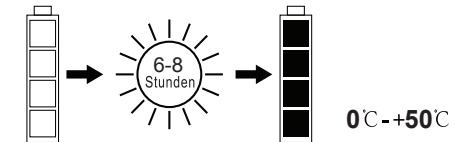

GLOBO

LIGHTING

www.globo-lighting.com

36801-20

Replaceable rechargeable battery

GLOBO Handels GmbH
Gewerbestr. 3
A-9184 Sankt Peter
Austria