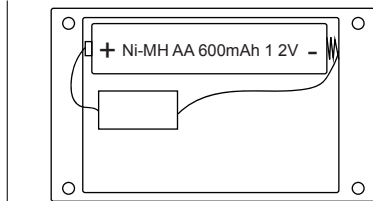

GLOBO

LIGHTING

www.globo-lighting.com

36801-20

Replaceable rechargeable battery

GLOBO Handels GmbH
Gewerbestr. 3
A-9184 Sankt Peter
Austria