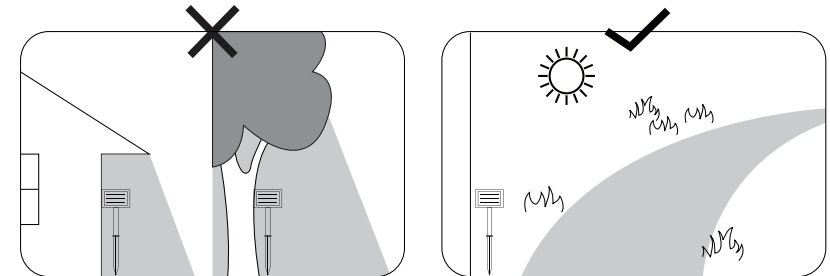

GLOBO

LIGHTING

www.globo-lighting.com

36801-20

Replaceable rechargeable battery

GLOBO Handels GmbH
Gewerbestr. 3
A-9184 Sankt Peter
Austria