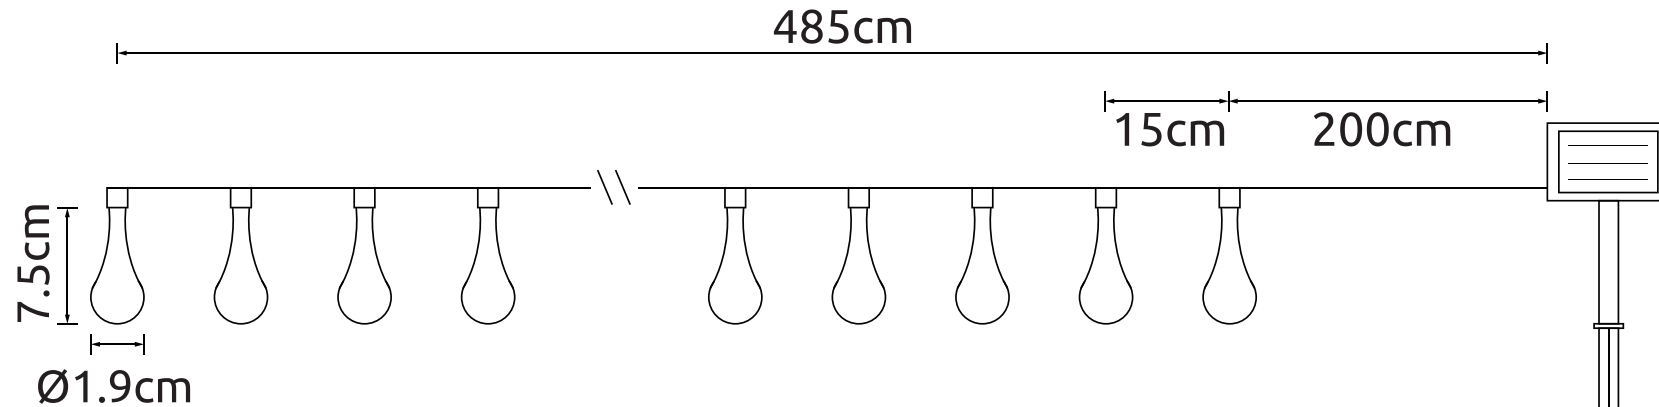

GLOBO

LIGHTING

www.globo-lighting.com

36801-20

Replaceable rechargeable battery

GLOBO Handels GmbH
Gewerbestr. 3
A-9184 Sankt Peter
Austria